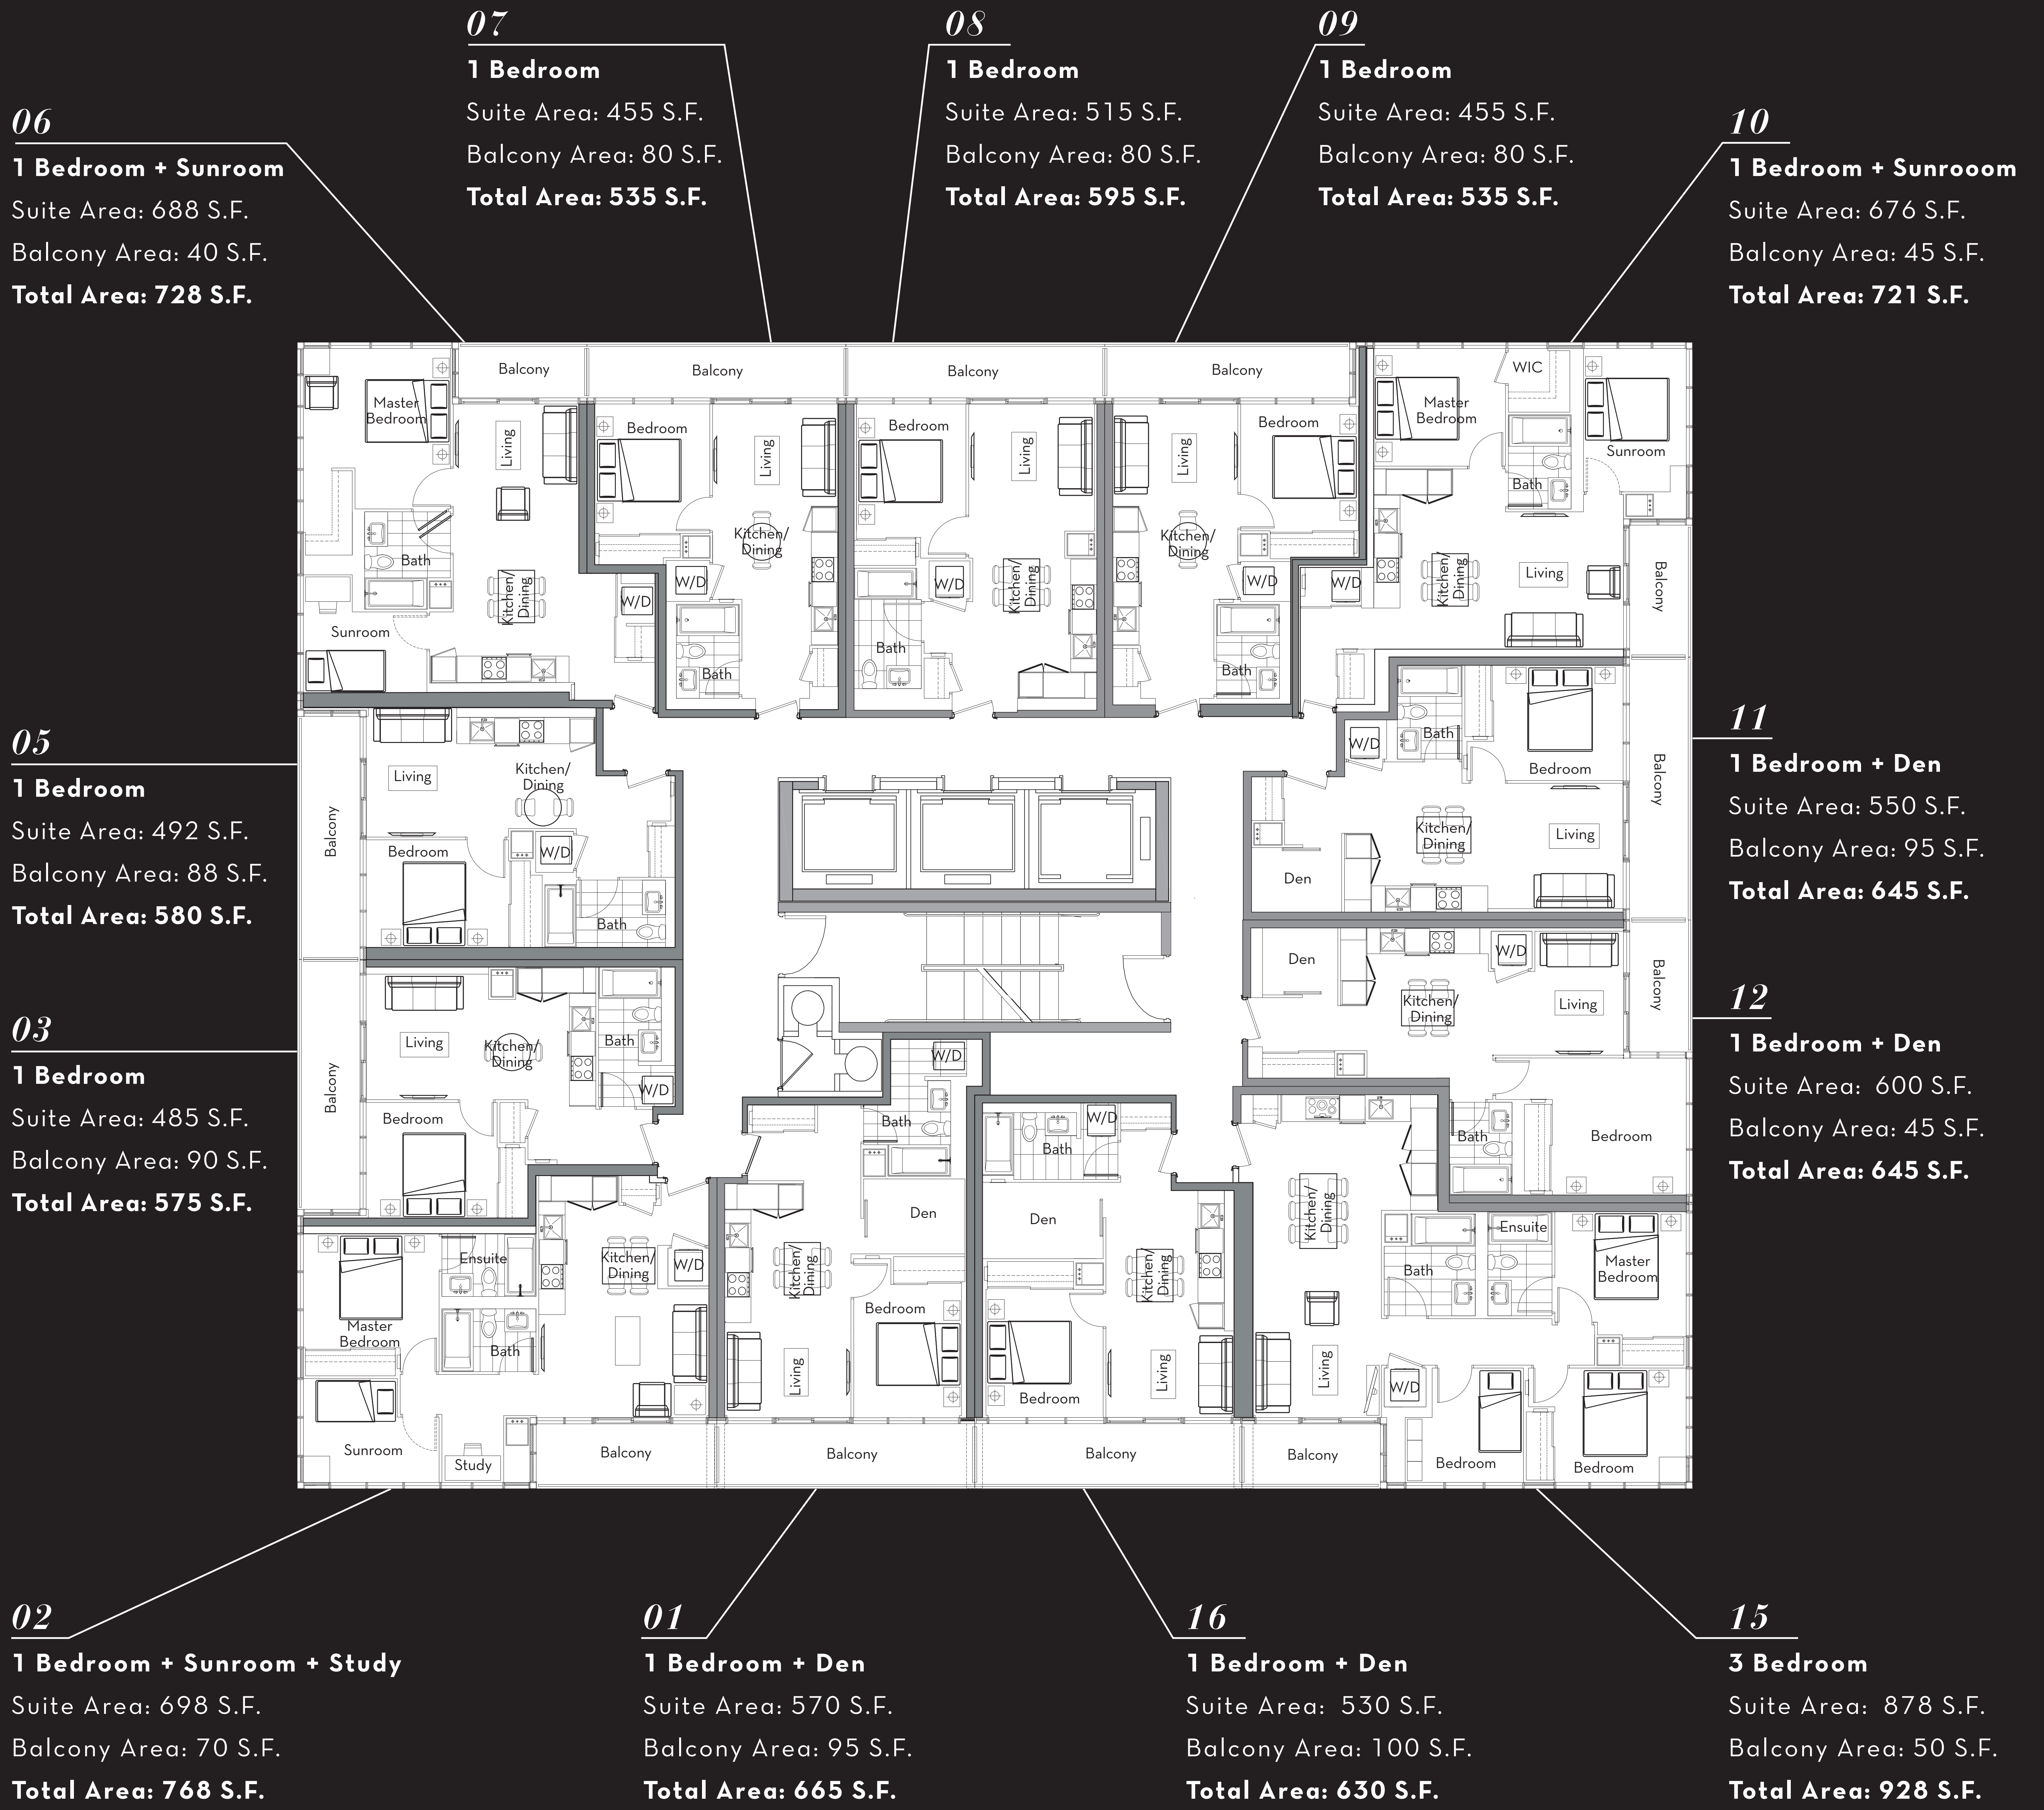

THE LAKEFRONT

The LakeFront Collection

6/F - 30/F

6/F - 30/F

The developer reserves the right to make minor revisions to interior wall locations and exterior window system. All materials and drawings are approximate. Information is subject to change without notice. Actual square footage may vary from the stated floor plan. Furniture and upgrades shown on plans are for illustration purposes only and are not included. E. & O. E.