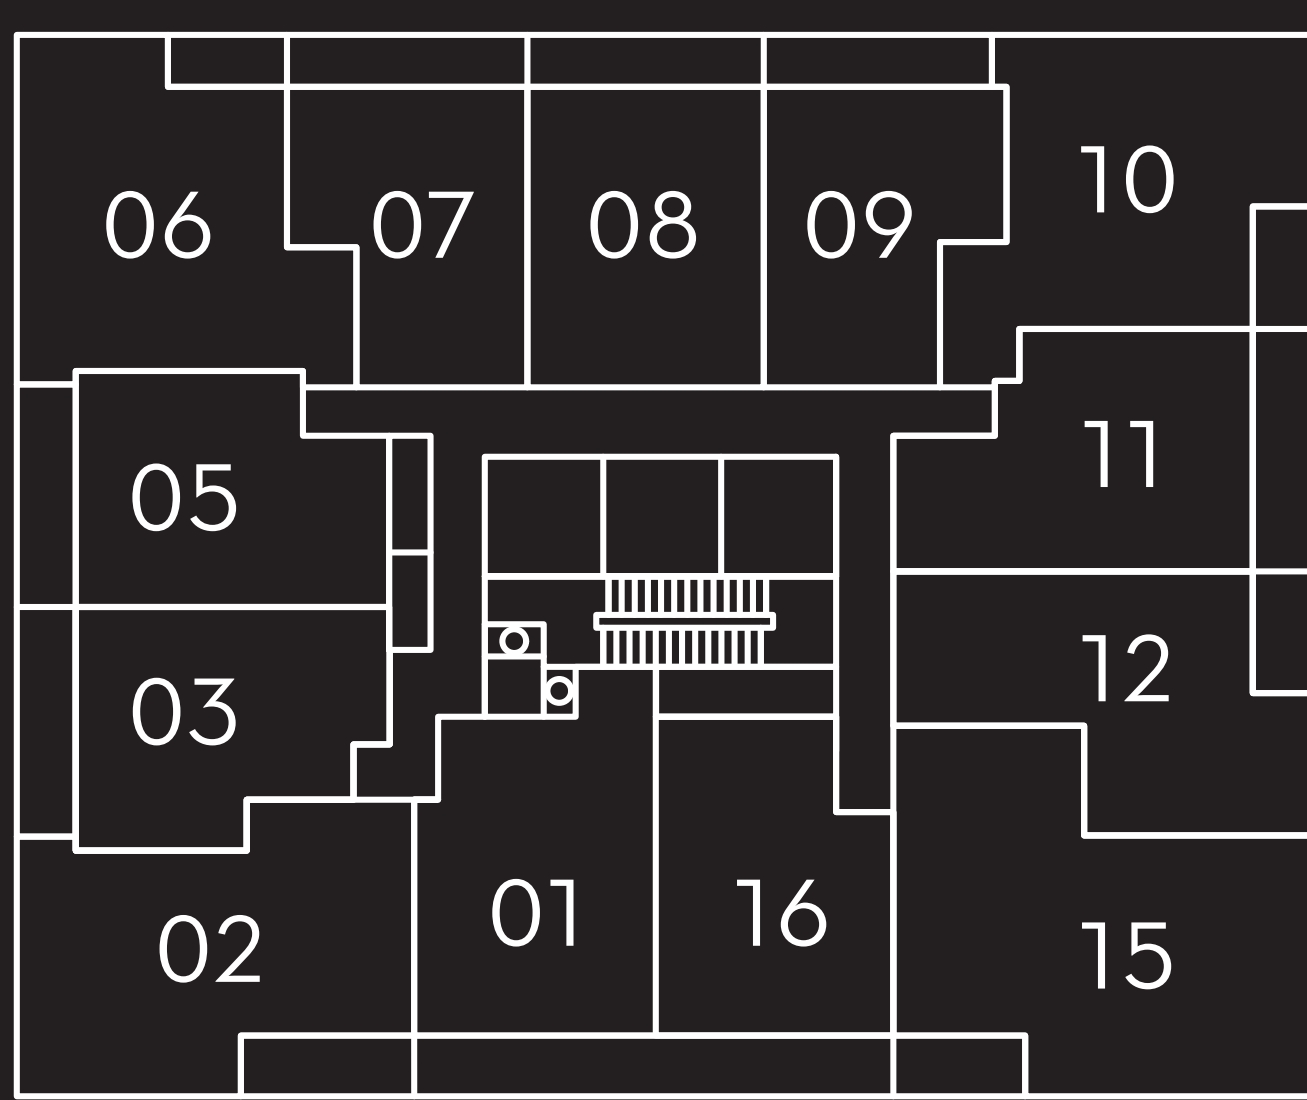

THE LAKEFRONT

The LakeFront Collection

6/F - 30/F

6/F - 30/F

The developer reserves the right to make minor revisions to interior wall locations and exterior window system. All materials and drawings are approximate. Information is subject to change without notice. Actual square footage may vary from the stated floor plan. Furniture and upgrades shown on plans are for illustration purposes only and are not included. E. & O. E.